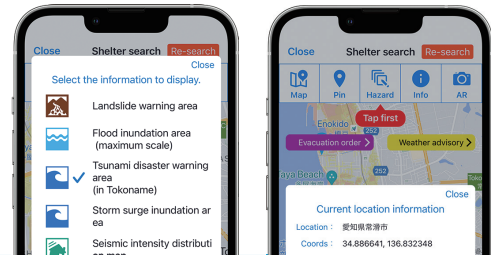

Information on disaster status

Free to use

Download here /

Download on the App Store

GET IT ON Google Play

Both OS use the same QR code

Recommended OS | iOS/13.0 or later
Android/8.0 or later

とこなめ防災

The app automatically searches for nearby evacuation sites and shelters. Allows checking for open shelters during a disaster.

03

Evacuation support functions

The AR camera and evacuation compass help with evacuations. The route guide allows for stops to be added to the evacuation route.

04

Verification with hazard maps

Displays various hazard maps, e.g. tsunami warning areas and areas of anticipated flooding.

05

Safety registration and safety verification

You can mark yourself as safe during evacuation. Setting up a family group allows families to verify everyone's safety status.