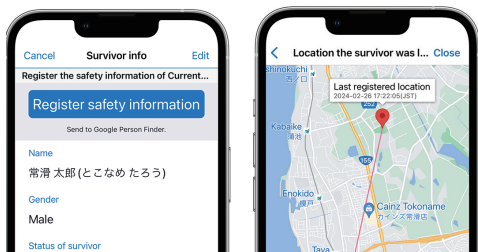

The app automatically searches for nearby evacuation sites and shelters. Allows checking for open shelters during a disaster.

03

Evacuation support functions

The AR camera and evacuation compass help with evacuations. The route guide allows for stops to be added to the evacuation route.

04

Verification with hazard maps

Displays various hazard maps, e.g. tsunami warning areas and areas of anticipated flooding.

05

Safety registration and safety verification

You can mark yourself as safe during evacuation. Setting up a family group allows families to verify everyone's safety status.