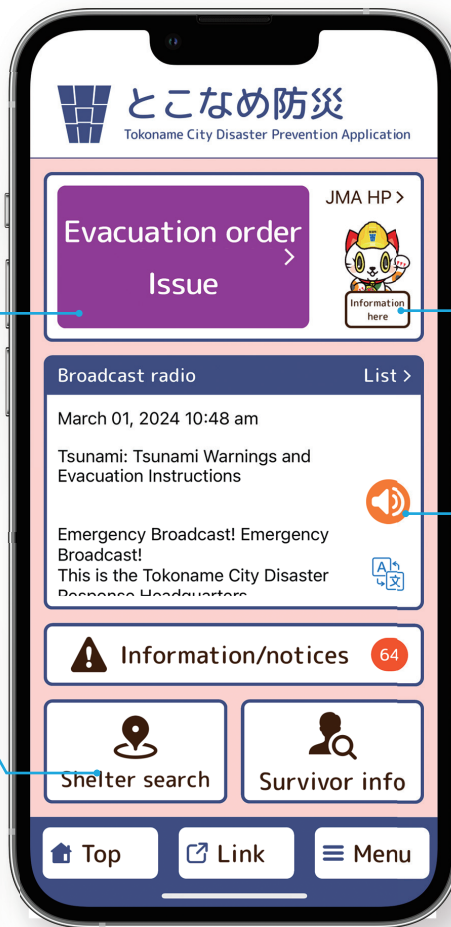

常滑市公式 防災アプリ

とこなめ防災

Tokoname Disaster Prevention App

The Tokoname Disaster Prevention App receives emergency information broadcast from the municipality and provides this info as push notifications.

Push notifications

Push notifications inform of evacuation orders and disaster prevention information from JMA.

Disaster prevention map

The app automatically searches for nearby evacuation sites and evacuation shelters. It displays hazard maps of tsunami warning areas and other dangerous areas.

Current location info

Allows you to check the weather, latitude, longitude, and altitude at your location and your position on the hazard map.

Municipal disaster communications

When disaster communications are broadcast, push notifications will provide audio and text of the announcement, even when you are outside of the speaker broadcast range.

Information on disaster status

Free to use

Download here /

Download on the App Store

GET IT ON Google Play

Both OS use the same QR code

Recommended OS | iOS/13.0 or later
Android/8.0 or later

とこなめ防災